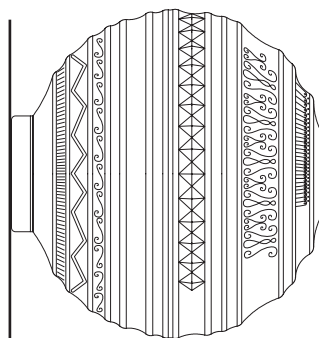

socket E27
source 1 x max 105W
energy class da E a A++

PACKAGING

nr. of collis 1
net weight/kg 5,5
gross weight/kg 7,6
packaging/cm 50x50x50

EMISSION OF LIGHT

one directional

CERTIFICATION

IEC 60598-1:2008
EN 60598-1:2008 + A11:2009

IP rate IP20
bulb not provided

wall lamp

COLLECTION

available also as: suspension lamp and table lamp

PL144 1B INT

BRILLE suspension lamp

Matteo Ugolini design

year 2017