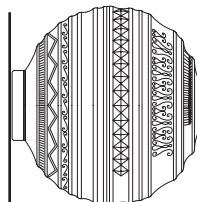

one directional

CERTIFICATION

IEC 60598-1:2008
EN 60598-1:2008 + A11:2009

IP rate IP20
bulb not provided

wall lamp

COLLECTION

available also as: suspension lamp and table lamp

BRILLE ceiling/wall lamp

Matteo Ugolini design

year 2017

DATA SHEET - PL144 2B INT

DIFFUSER "A"

material frosted glass
colour white

CEILING CUP "E"

material metal
colour matt white

ELECTRICAL SYSTEM