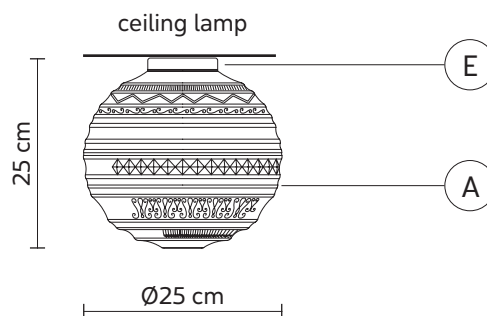

one directional

CERTIFICATION

IEC 60598-1:2008
EN 60598-1:2008 + A11:2009

IP rate IP20
bulb not provided

wall lamp

COLLECTION

available also as: suspension lamp and table lamp

BRILLE ceiling/wall lamp