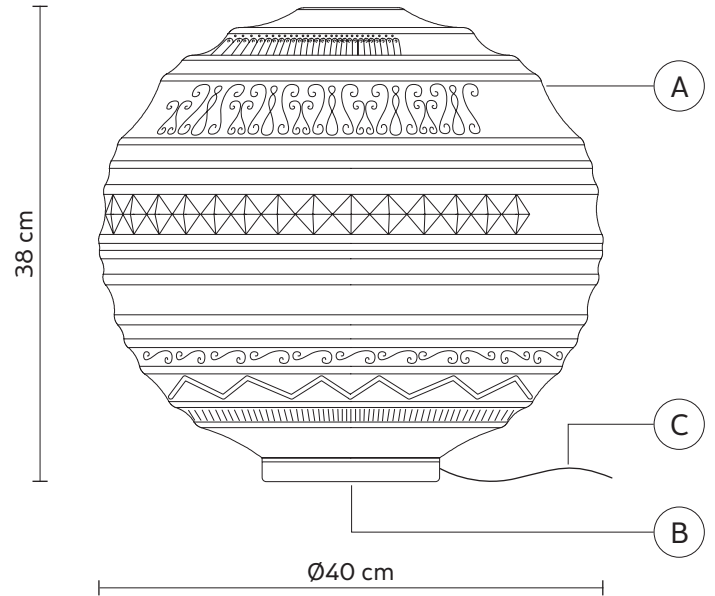

material metal
colour matt white

ELECTRICAL CABLE "C"

colour transparent

ELECTRICAL SYSTEM

socket E27
source 1 x max 105W
energy class da E a A++

PACKAGING

nr. of collis 1
net weight/kg 5,65
groos weight/kg 8
packaging/cm 50x50x50