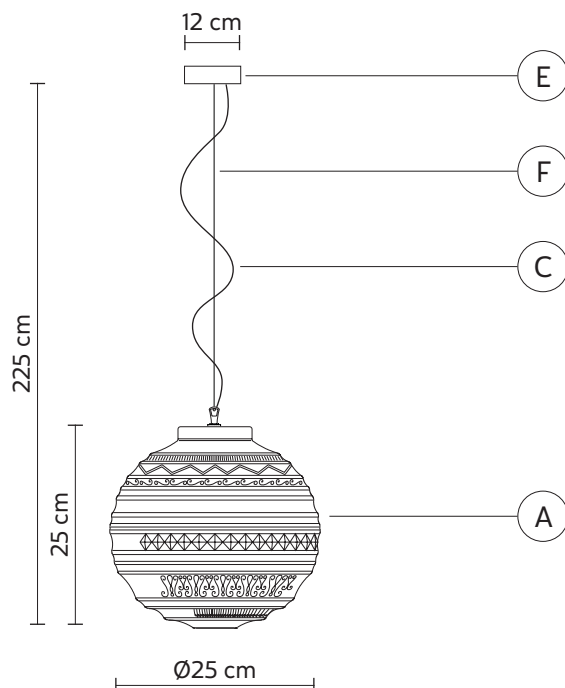

COLLECTION

available also as: ceiling/wall lamp and table lamp

SE144 2B INT