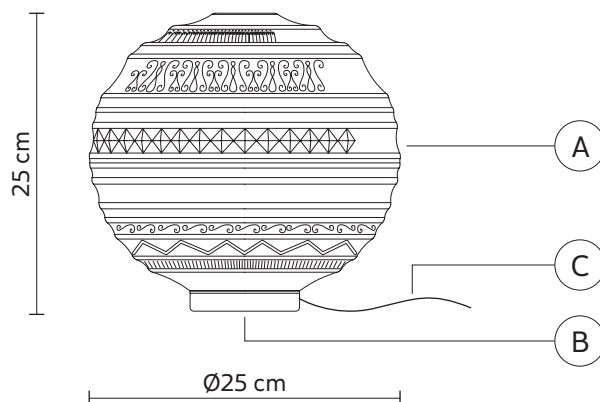

BRILLE table lamp

Matteo Ugolini design

year 2017

DATA SHEET - **CT144 1B INT**

DIFFUSER "A"

material frosted glass
colour white

BASE "B"

material metal
colour matt white

ELECTRICAL CABLE "C"

colour transparent

ELECTRICAL SYSTEM

socket E14
source 1 x max 52W
energy class da E a A++

PACKAGING

nr. of collis 1
net weight/kg 1,85
gross weight/kg 2,8
packaging/cm 35x35x38

EMISSION OF LIGHT