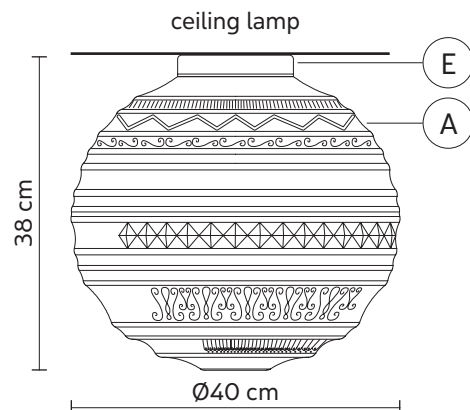

BRILLE ceiling/wall lamp

Matteo Ugolini design

year 2017

DATA SHEET - PL144 2B INT

DIFFUSER "A"

material frosted glass
colour white

CEILING CUP "E"

material metal
colour matt white

ELECTRICAL SYSTEM

socket E27
source 1 x max 105W
energy class da E a A++

PACKAGING

nr. of collis 1
net weight/kg 5,5
gross weight/kg 7,6
packaging/cm 50x50x50

EMISSION OF LIGHT

one directional

CERTIFICATION

IEC 60598-1:2008
EN 60598-1:2008 + A11:2009

IP rate IP20
bulb not provided