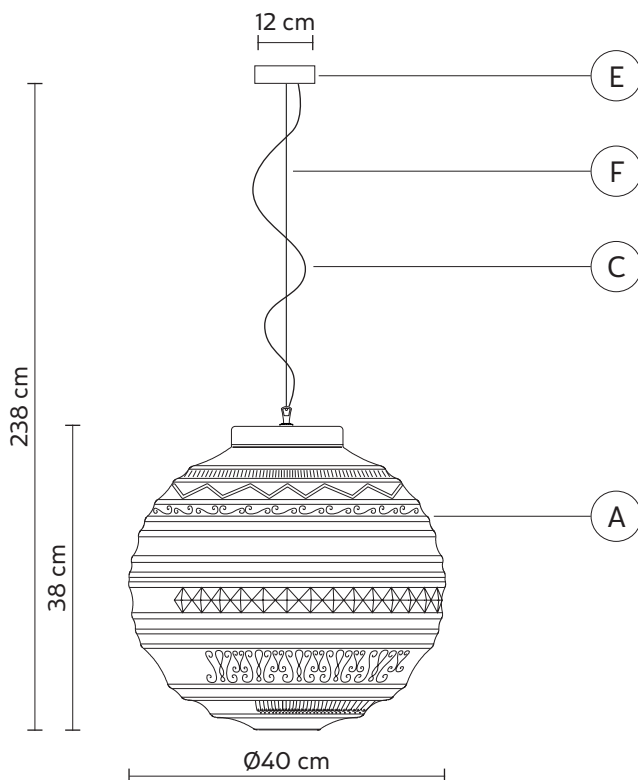

year 2017

DATA SHEET - SE144 2B INT

DIFFUSER "A"

material frosted glass
colour white

CEILING CUP "E"

material metal
colour matt white

ELECTRICAL CABLE "C"

colour transparent

SUSPENSION CABLE "F"

material steel

ELECTRICAL SYSTEM

socket E27
source 1 x max 105W
energy class da E a A++

PACKAGING

nr. of collis 1
net weight/kg 6
gross weight/kg 8,5
packaging/cm 50x50x50

EMISSION OF LIGHT

one directional

CERTIFICATION

IEC 60598-1:2008
EN 60598-1:2008 + A11:2009

IP rate IP20
bulb not provided

COLLECTION

available also as: ceiling/wall lamp and table lamp

SE144 1B INT