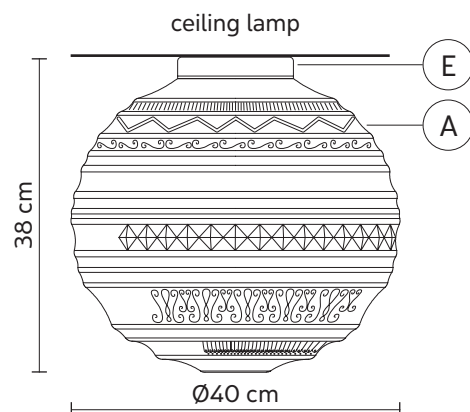

BRILLE ceiling/wall lamp

Matteo Ugolini design

year 2017

DATA SHEET - PL144 2B INT

DIFFUSER "A"

material frosted glass
colour white

CEILING CUP "E"

material metal
colour matt white

ELECTRICAL SYSTEM

socket E27
source 1 x max 105W
energy class da E a A++

PACKAGING

nr. of collis 1
net weight/kg 5,5
gross weight/kg 7,6
packaging/cm 50x50x50

EMISSION OF LIGHT

one directional

CERTIFICATION

IEC 60598-1:2008
EN 60598-1:2008 + A11:2009

IP rate IP20
bulb not provided

wall lamp

COLLECTION

available also as: suspension lamp and table lamp

PL144 1B INT

BRILLE ceiling/wall lamp

Matteo Ugolini design

year 2017

DATA SHEET - PL144 1B INT

DIFFUSER "A"

material frosted glass
colour white

CEILING CUP "E"

material metal
colour matt white

ELECTRICAL SYSTEM

socket E14
source 1 x max 52W
energy class da E a A++