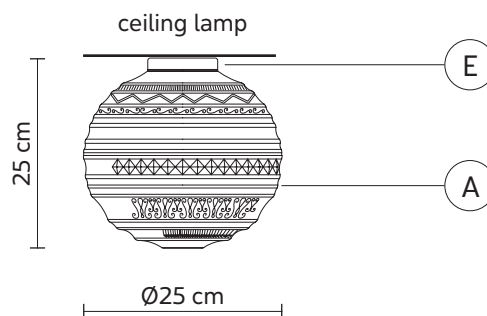

year 2017

DATA SHEET - PL144 1B INT

DIFFUSER "A"

material frosted glass
colour white

CEILING CUP "E"

material metal
colour matt white

ELECTRICAL SYSTEM

socket E14
source 1 x max 52W
energy class da E a A++

PACKAGING

nr. of collis 1
net weight/kg 1,85
gross weight/kg 2,8
packaging/cm 35x35x38

EMISSION OF LIGHT

one directional

CERTIFICATION

IEC 60598-1:2008
EN 60598-1:2008 + A11:2009

IP rate IP20
bulb not provided