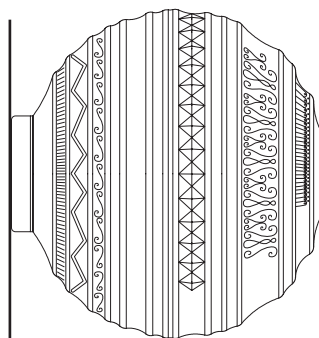

BRILLE ceiling/wall lamp

Matteo Ugolini design

year 2017

DATA SHEET - PL144 2B INT

DIFFUSER "A"

material frosted glass
colour white

CEILING CUP "E"

material metal
colour matt white

ELECTRICAL SYSTEM

socket E27
source 1 x max 105W
energy class da E a A++

PACKAGING

nr. of collis 1
net weight/kg 5,5
gross weight/kg 7,6
packaging/cm 50x50x50

EMISSION OF LIGHT

one directional

CERTIFICATION

IEC 60598-1:2008
EN 60598-1:2008 + A11:2009

IP rate IP20
bulb not provided

wall lamp

COLLECTION

available also as: suspension lamp and table lamp

PL144 1B INT

BRILLE ceiling/wall lamp

Matteo Ugolini design

year 2017

DATA SHEET - PL144 1B INT

DIFFUSER "A"

material frosted glass
colour white

CEILING CUP "E"

material metal
colour matt white

ELECTRICAL SYSTEM

socket E14
source 1 x max 52W
energy class da E a A++