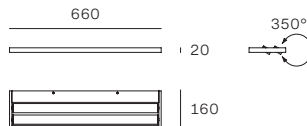

7. Tablet wall double L66

.....
Cover for instl. hole:

KIT83 for 7607
KIT0044 for 7614