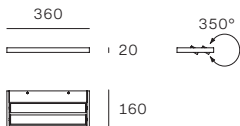

6. Tablet wall double L36

.....
Cover for instl. hole:

KIT0046 for 7606
KIT0047 for 7613