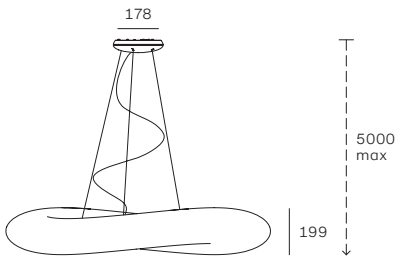

3. Mr Magoo Ø115

Dimming kits

- **KIT0079**
  DALI / 1 art / in

MOD	CODE	FINISH	SOURCE (incl.)	INPUT	DIMMING	CCT (K)	LUMEN	CRI	IP	OPTICS
1	7790	WH	1x2GX13 22W	220-240V	No	3000	1900	80	20	Diffused
	8005	WH	TopLED 23W	220-240V	DALI Push	3000	2794	90	20	Diffused
	8135	WH	TopLED 23W	220-240V	Phase-cut	3000	2794	90	20	Diffused
	8005N	WH	TopLED 23W	220-240V	DALI Push	4000	2914	90	20	Diffused
2	6860	WH	1x2GX13 55W	220-240V	No	3000	4200	80	20	Diffused
	8007	WH	TopLED 32W	220-240V	DALI Push	3000	3929	90	20	Diffused
	8137	WH	TopLED 32W	220-240V	Phase-cut	3000	3929	90	20	Diffused
	8007N	WH	TopLED 32W	220-240V	DALI Push	4000	4097	90	20	Diffused
3	7788	WH	TopLED 96W	220-240V	DALI Push	3000	13888	90	20	Diffused
	7788N	WH	TopLED 96W	220-240V	DALI Push	4000	13965	90	20	Diffused