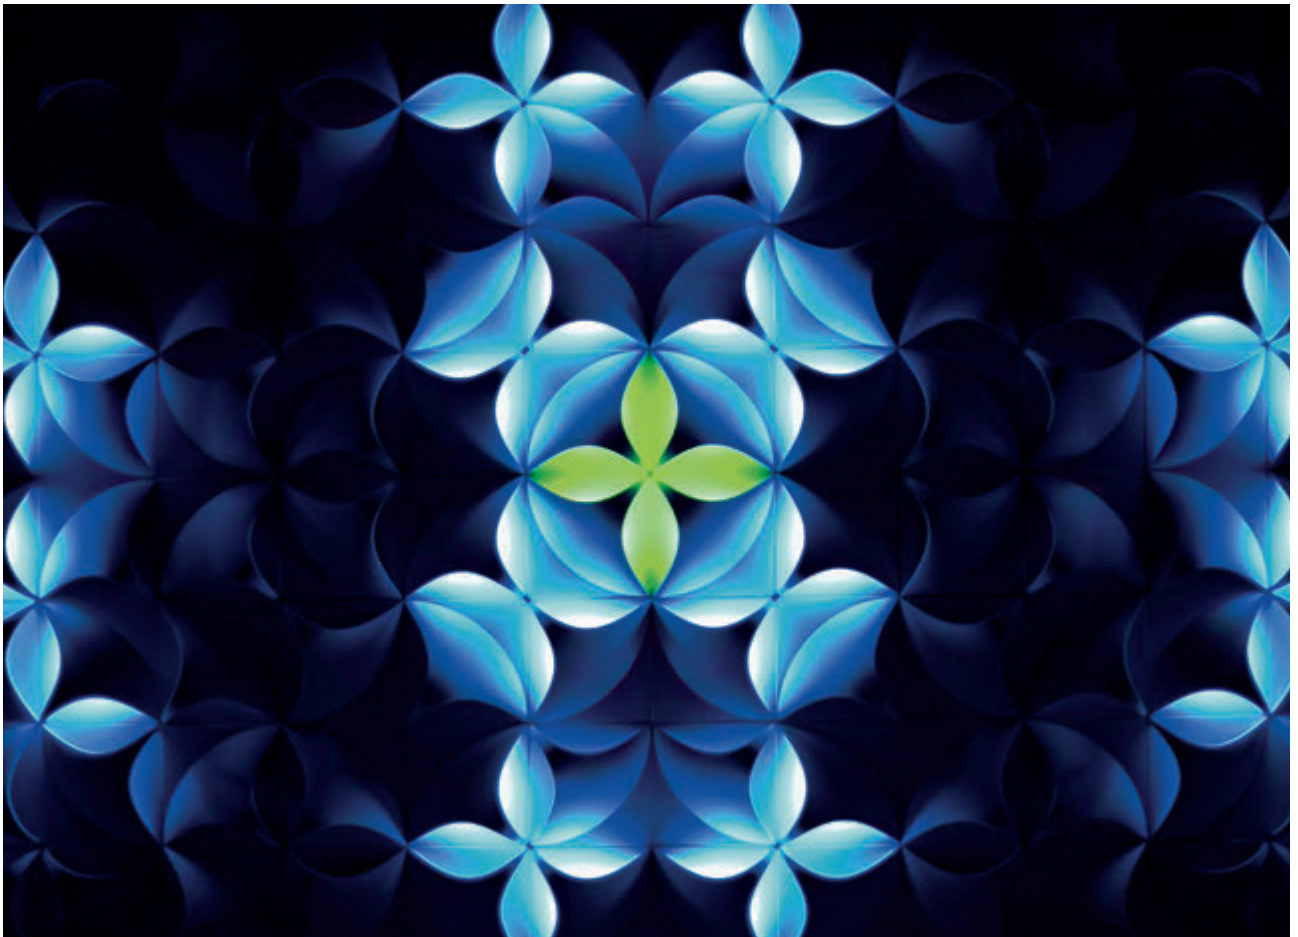

Moonflower RGB Wall Light

Tile and accessories

7760
electrified tile

7761
non-electrified tile

KIT0048
bracket

KIT0049
power cable

KIT0050
RGB signal FLAT cable

Control unit and accessories

KIT0011
control unit

KIT0053
cable for DMX wiring

KIT0054
cable for controller wiring

Switching driver and accessories

KIT0019
driver

KIT0020
driver

KIT0021
driver

KIT0051
splitter

KIT0052
cable

DMX controller and accessories

99045
white

99046
black

99050
black

99234
white

99235
white black