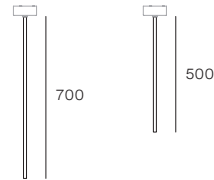

*2 stems included

MOD	CODE	FINISH	SOURCE	INPUT	DIMMING	CCT (K)	LUMEN	CRI	IP	OPTICS
1	9576	GD BK	6xE14 6W	220-240V	No	2700	4836	≥80	20	Diffused
	9577	GD IV	6xE14 6W	220-240V	No	2700	4836	≥80	20	Diffused
2	9568	GD BK	12xE14 6W	220-240V	No	2700	9672	≥80	20	Diffused
	9569	GD IV	12xE14 6W	220-240V	No	2700	9672	≥80	20	Diffused
3	9566	GD BK	16xE14 6W	220-240V	No	2700	12896	≥80	20	Diffused
	9567	GD IV	16xE14 6W	220-240V	No	2700	12896	≥80	20	Diffused