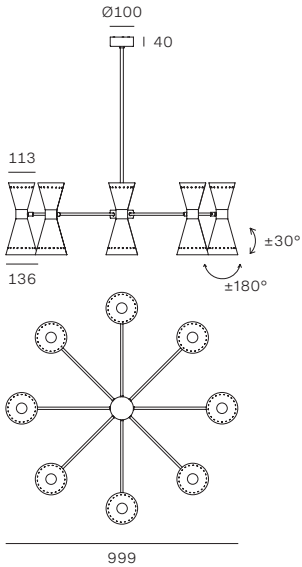

1. Megafono 3x2 sources

938 (with longer stem)*

310

484

Included bulbs

Miniglobo P45
LED Bulb E14 6W

2. Megafono 6x2 sources

938 (with longer stem)*

310

710

Included bulbs

Miniglobo P45
LED Bulb E14 6W

3. Megafono 8x2 sources

938 (with longer stem)*

310

999