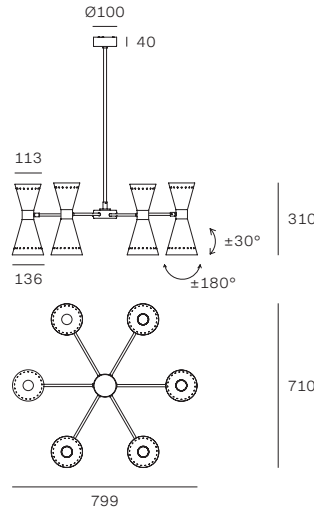

1. Megafono 3x2 sources

938 (with longer stem)*

310

484

Included bulbs

Miniglobo P45
LED Bulb E14 6W

2. Megafono 6x2 sources

938 (with longer stem)*

310

710

Included bulbs

Miniglobo P45
LED Bulb E14 6W

3. Megafono 8x2 sources

938 (with longer stem)*

310

999