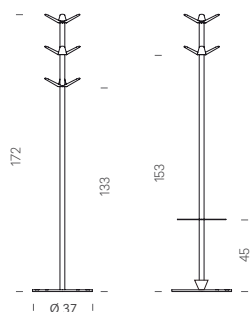

Wall version

Grey anthracite
RAL 7022

White
RAL 9002